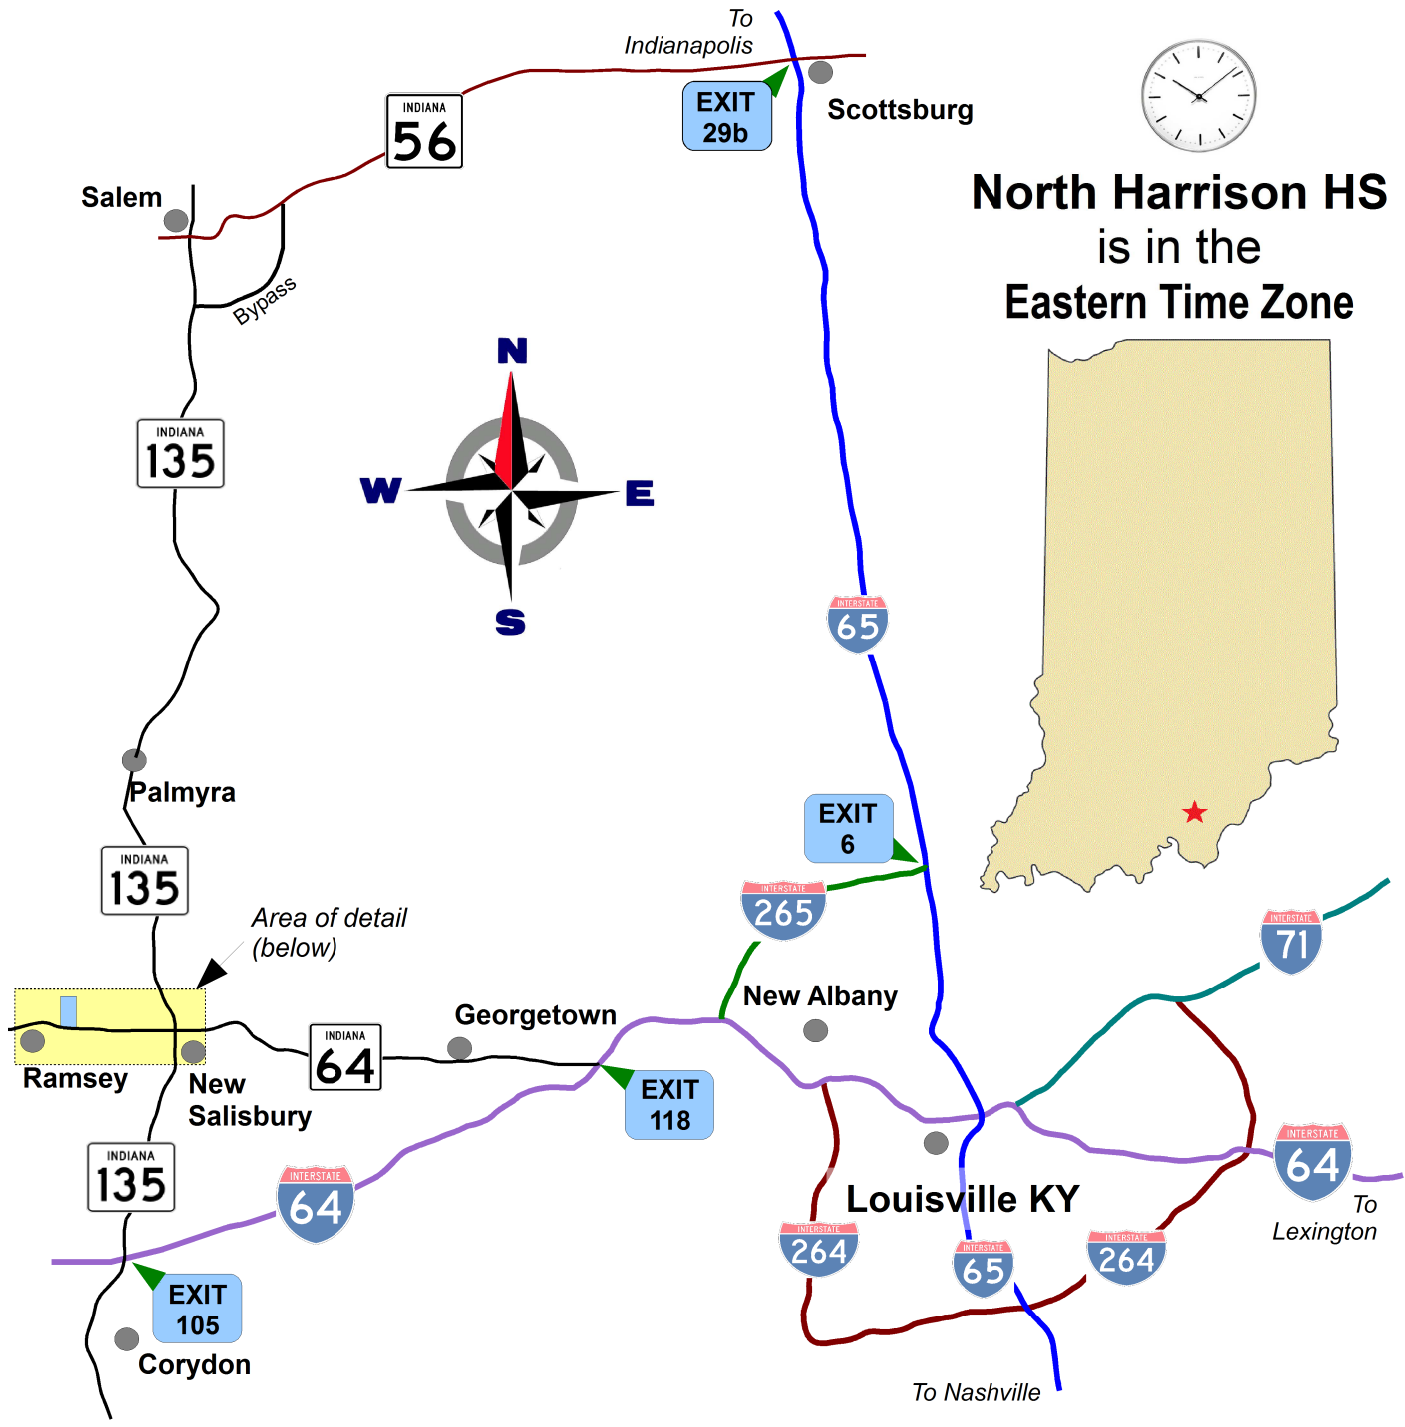

**North Harrison HS**  
is in the  
**Eastern Time Zone**

**North Harrison High School**  
1260 Highway 64 NW  
Ramsey IN 47166

← 3 Miles →

<http://www.nhcs.k12.in.us/>

## From the North:

**S** on **I-65** to Scottsburg **Exit 29B**

**R** at end of ramp **onto IN-56** West

West 20 miles to Salem

**L** at light **onto IN-135** South

South 21.5 miles to New Salisbury

**R** at light **onto IN-64** West

## From the West:

**E** on **I-64** to Corydon **Exit 105**

**L** at end of ramp **onto IN-135** North

North 6 miles to New Salisbury

**L** at light **onto IN-64** West

West 3 miles to school on **R**

## From the East:

**W** on **I-64** to Georgetown **Exit 118**

**R** at end of ramp **onto IN-64** West

West 14 miles to school on **R**

(3 miles past New Salisbury)